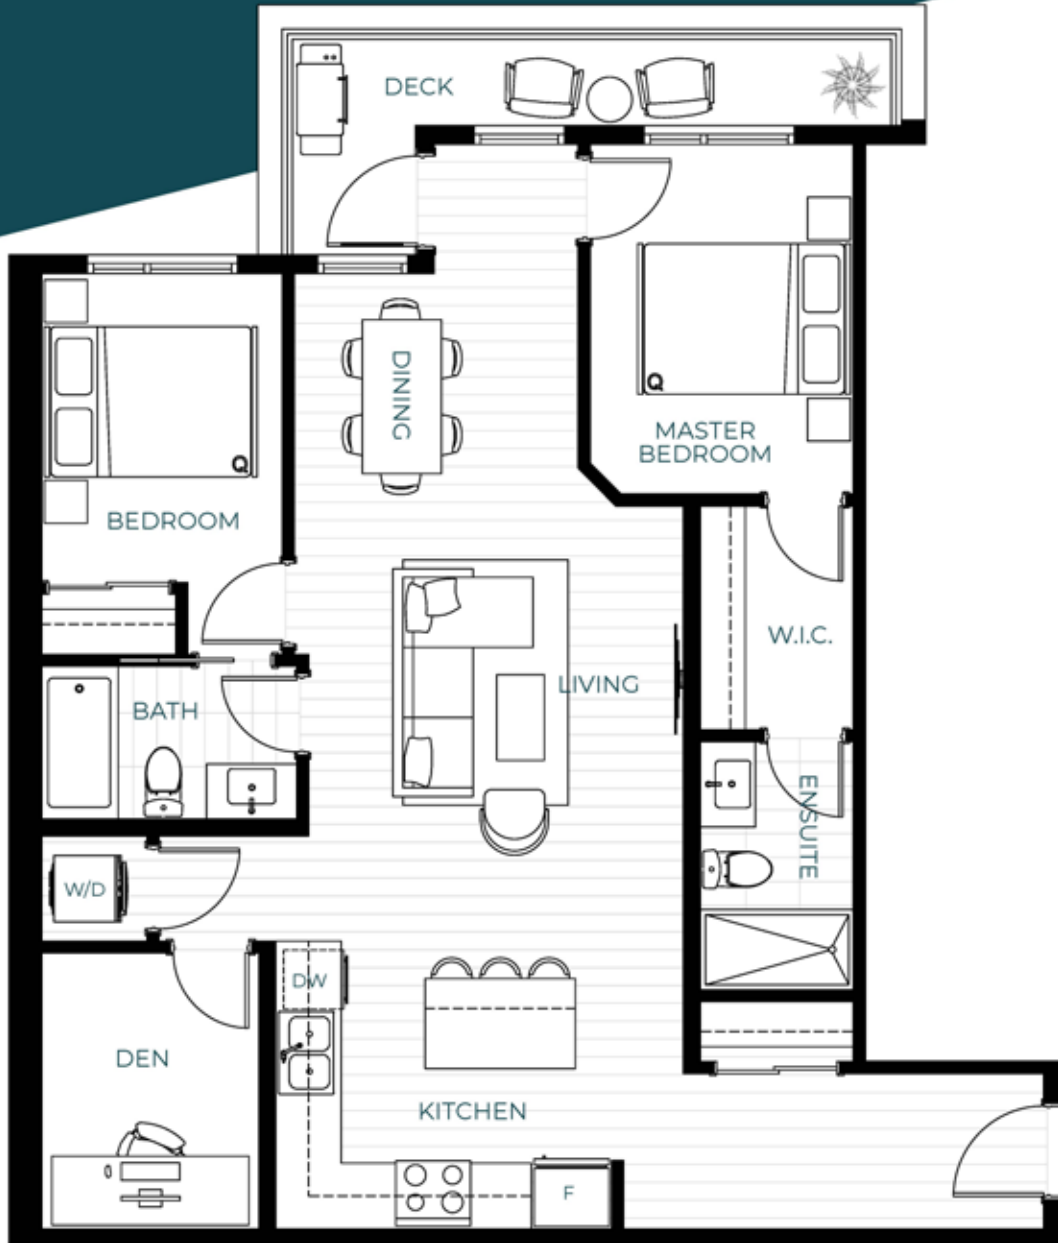

Eljah

DOWNTOWN LANGLEY CONDOS

C10

2 BED + DEN | 2 BATH
1052 SQ.FT.

1ST FLOOR

2ND FLOOR

3RD - 5TH FLOOR

6TH FLOOR